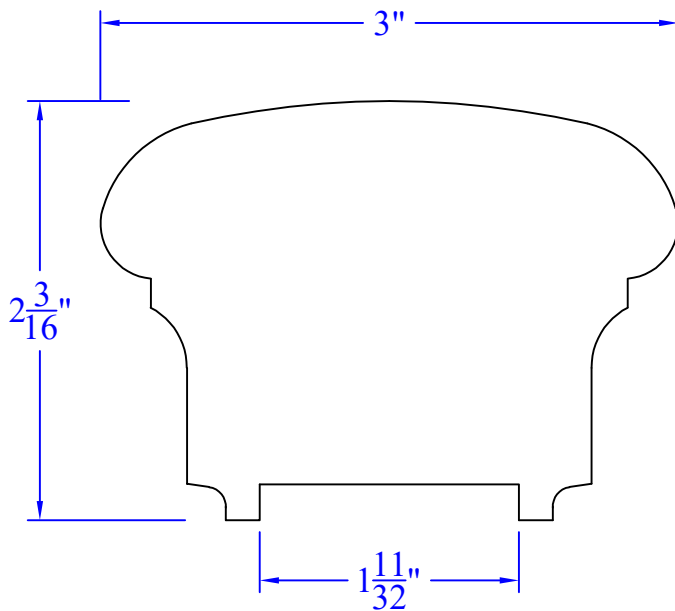

# Creative Woodworking N.W., Inc.

1036 S.E. Taylor \* Portland, Oregon 97214  
Phone:(503) 230-9265 \* Fax:(503) 232-9082  
www.Creativewoodworkingnw.com

HDRL145

2-3/16" x 3"