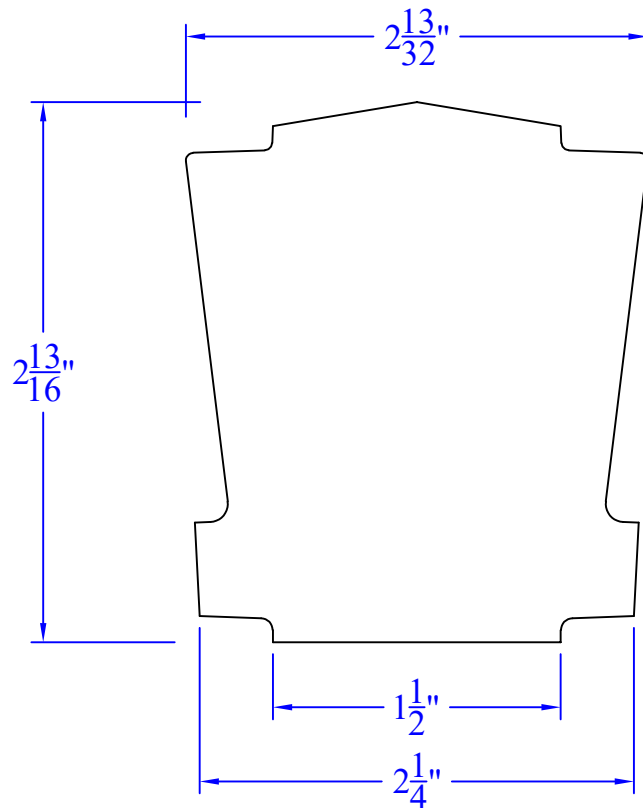

Creative Woodworking N.W., Inc.

1036 S.E. Taylor * Portland, Oregon 97214
Phone:(503) 230-9265 * Fax:(503) 232-9082
www.Creativewoodworkingnw.com

HDRL146

2-13/16" x 2-13/32"