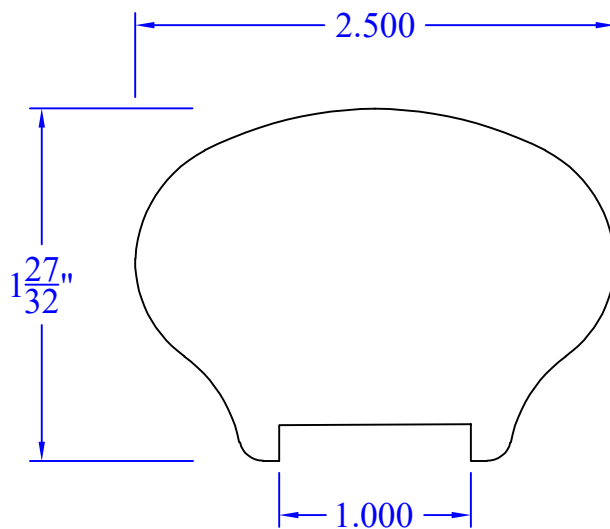

Creative Woodworking N.W., Inc.

1036 S.E. Taylor * Portland, Oregon 97214
Phone:(503) 230-9265 * Fax:(503) 232-9082
www.Creativewoodworkingnw.com

HDRL147

$1\frac{27}{32}$ " x $2\frac{1}{2}$ "