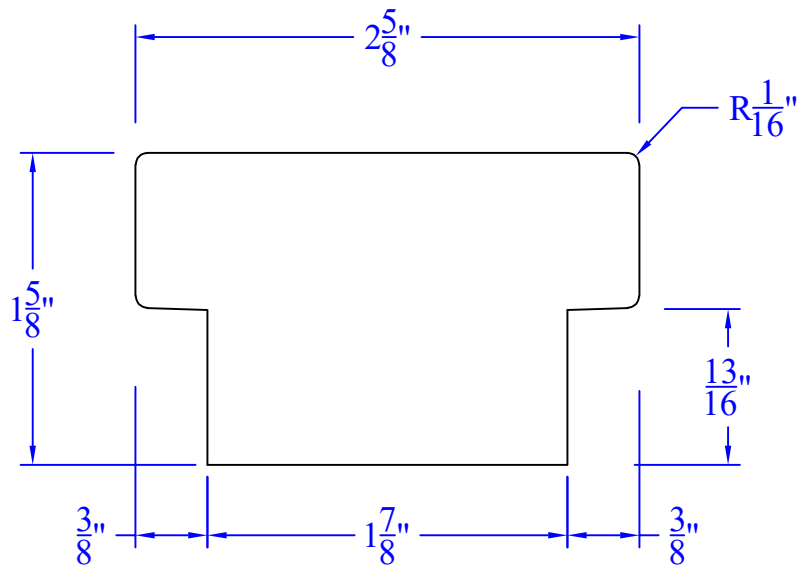

# Creative Woodworking N.W., Inc.

1036 S.E. Taylor \* Portland, Oregon 97214  
Phone:(503) 230-9265 \* Fax:(503) 232-9082  
www.Creativewoodworkingnw.com

HDRL148  
1-5/8" x 2-5/8"