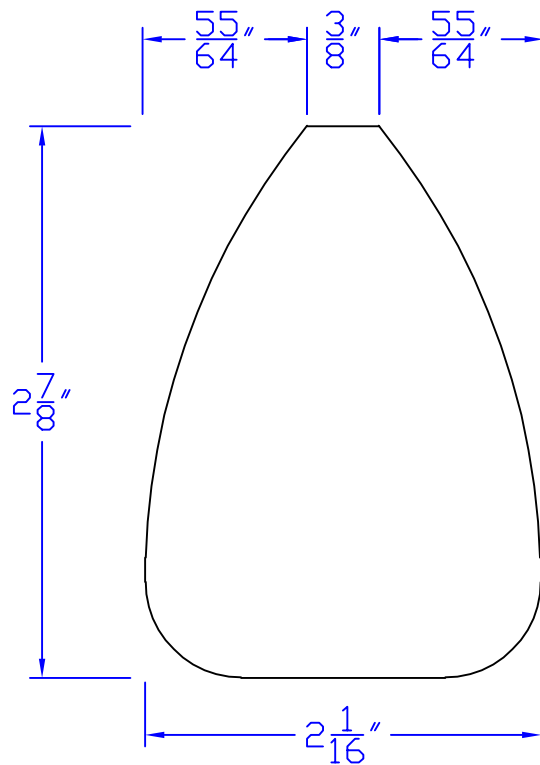

Creative Woodworking N.W., Inc.

MLDG004
 $2-7/8" \times 2-1/16"$