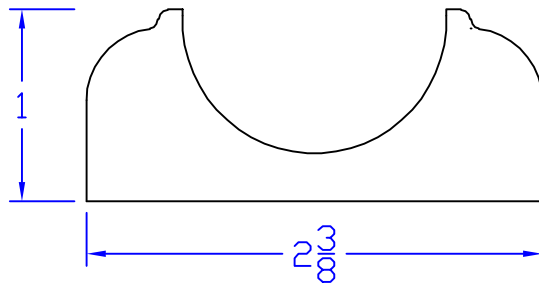

Creative Woodworking N.W., Inc.

1036 S.E. Taylor * Portland, Oregon 97214

Phone:(503) 230-9265 * Fax:(503) 232-9082

www.Creativewoodworkingnw.com

MLDG006

1" 2-3/8