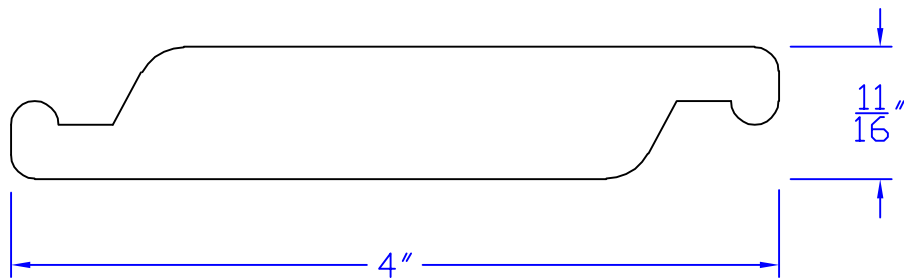

Creative Woodworking N.W., Inc.

1036 S.E. Taylor * Portland, Oregon 97214

Phone:(503) 230-9265 * Fax:(503) 232-9082

www.Creativewoodworkingnw.com

MLDG007
11/16" X 4"