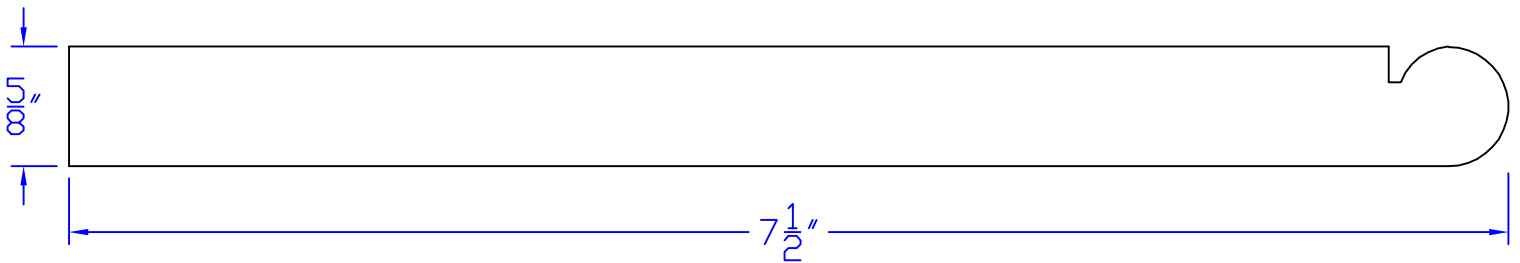

Creative Woodworking N.W., Inc.

1036 S.E. Taylor * Portland, Oregon 97214
Phone:(503) 230-9265 * Fax:(503) 232-9082
www.Creativewoodworkingnw.com

MLDG008
5/8" X 7 1/2"