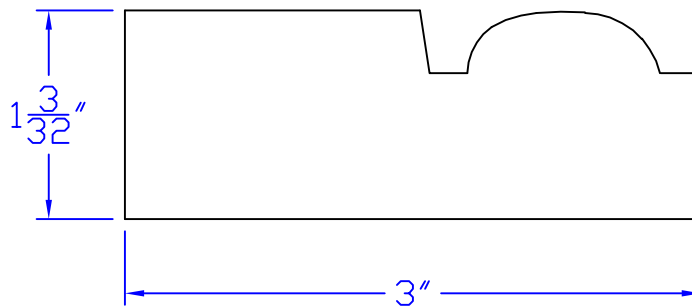

Creative Woodworking N.W., Inc.

1036 S.E. Taylor * Portland, Oregon 97214

Phone:(503) 230-9265 * Fax:(503) 232-9082

www.Creativewoodworkingnw.com

MLDG009
1 3/32 x 3