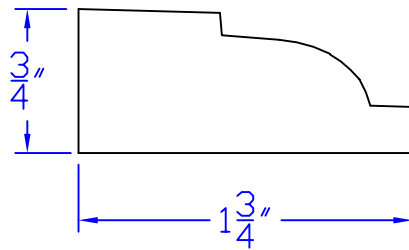

Creative Woodworking N.W., Inc.

1036 S.E. Taylor * Portland, Oregon 97214

Phone:(503) 230-9265 * Fax:(503) 232-9082

www.Creativewoodworkingnw.com

MLDG010

3/4 x 1 3/4