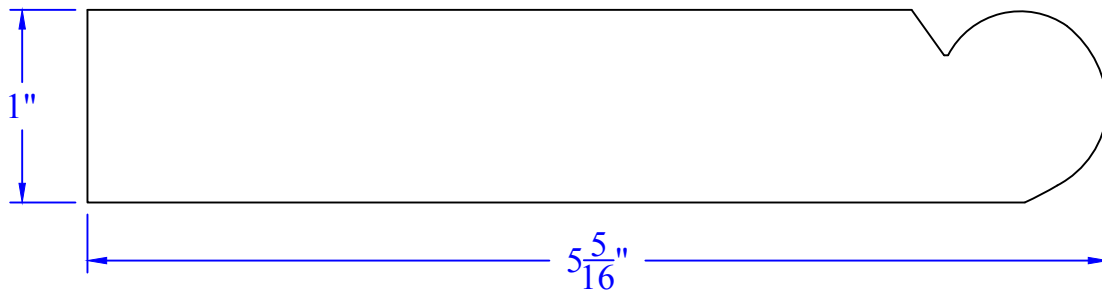

# Creative Woodworking N.W., Inc.

1036 S.E. Taylor \* Portland, Oregon 97214  
Phone:(503) 230-9265 \* Fax:(503) 232-9082  
www.Creativewoodworkingnw.com

MLDG012  
1" x 5-5/16"