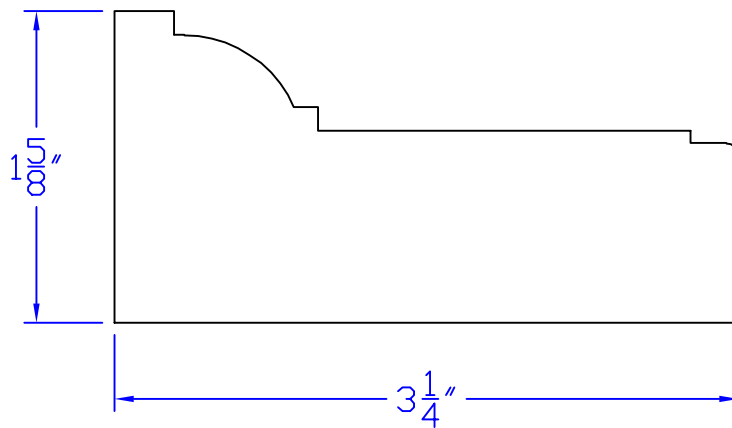

Creative Woodworking N.W., Inc.

1036 S.E. Taylor * Portland, Oregon 97214

Phone:(503) 230-9265 * Fax:(503) 232-9082

www.Creativewoodworkingnw.com

MLDG017

1 5/8" x 3 1/4"