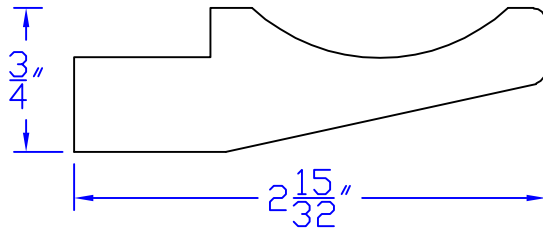

Creative Woodworking N.W., Inc.

1036 S.E. Taylor * Portland, Oregon 97214

Phone:(503) 230-9265 * Fax:(503) 232-9082

www.Creativewoodworkingnw.com

MLDG018

3/4" × 2-15/32"