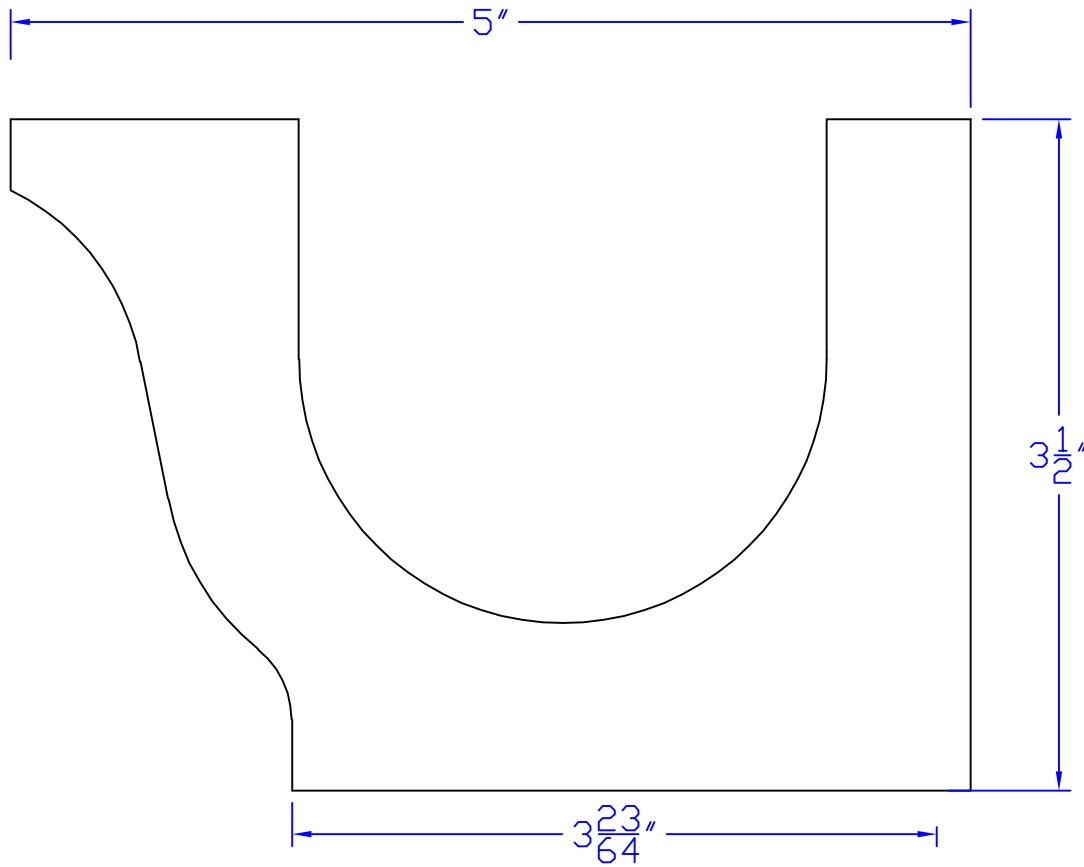

Creative Woodworking N.W., Inc.

1036 S.E. Taylor * Portland, Oregon 97214

Phone:(503) 230-9265 * Fax:(503) 232-9082

www.Creativewoodworkingnw.com

MLDG019
3-1/2" x 5"