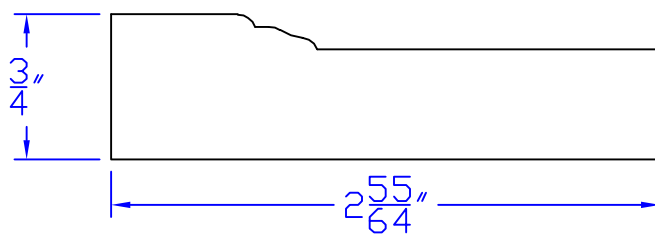

# Creative Woodworking N.W., Inc.

1036 S.E. Taylor \* Portland, Oregon 97214  
Phone:(503) 230-9265 \* Fax:(503) 232-9082  
www.Creativewoodworkingnw.com

MLDG020

3/4" x 2-55/64"