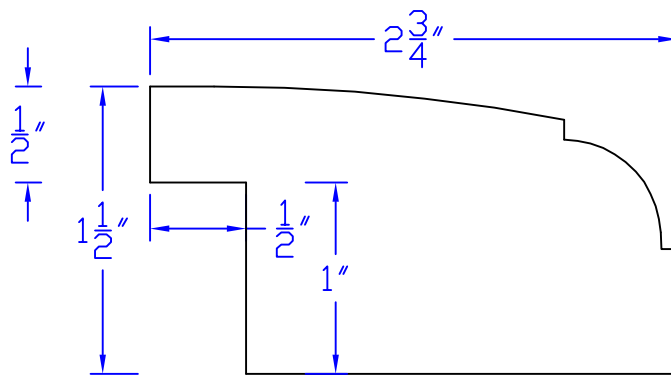

Creative Woodworking N.W., Inc.

1036 S.E. Taylor * Portland, Oregon 97214
Phone:(503) 230-9265 * Fax:(503) 232-9082
www.Creativewoodworkingnw.com

MLDG021

1-1/2" x 2-3/4"