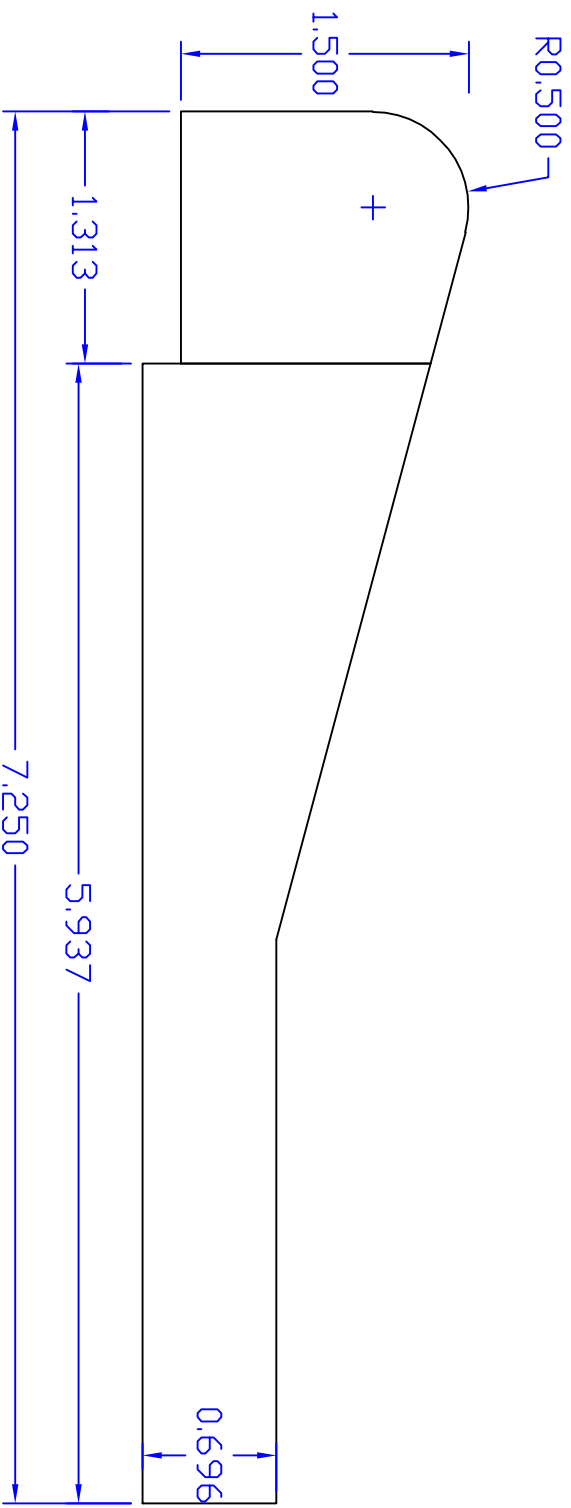

# Creative Woodworking N.W., Inc.

1036 S.E. Taylor \* Portland, Oregon 97214

Phone:(503) 230-9265 \* Fax:(503) 232-9082

[www.Creativewoodworkingnw.com](http://www.Creativewoodworkingnw.com)

ML DG022

1-1/2" x 7-1/4"