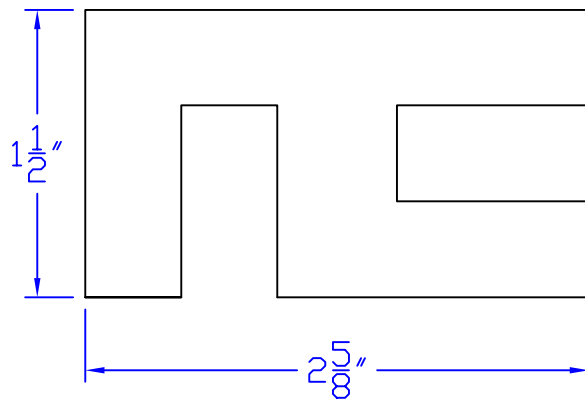

Creative Woodworking N.W., Inc.

1036 S.E. Taylor * Portland, Oregon 97214
Phone:(503) 230-9265 * Fax:(503) 232-9082
www.Creativewoodworkingnw.com

MLDG024
1-1/2" x 2-5/8"