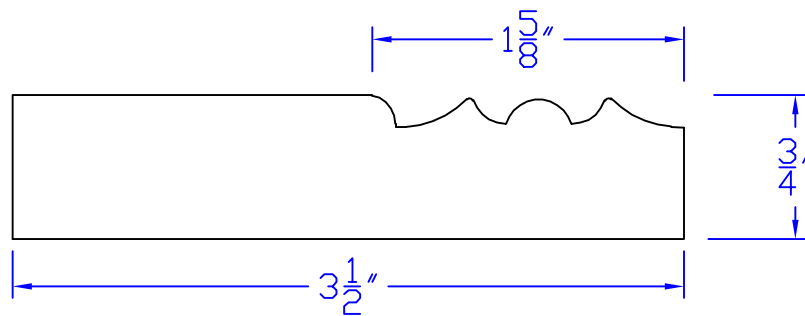

Creative Woodworking N.W., Inc.

1036 S.E. Taylor * Portland, Oregon 97214
Phone:(503) 230-9265 * Fax:(503) 232-9082
www.Creativewoodworkingnw.com

MLDG028
3/4" x 3-1/2"