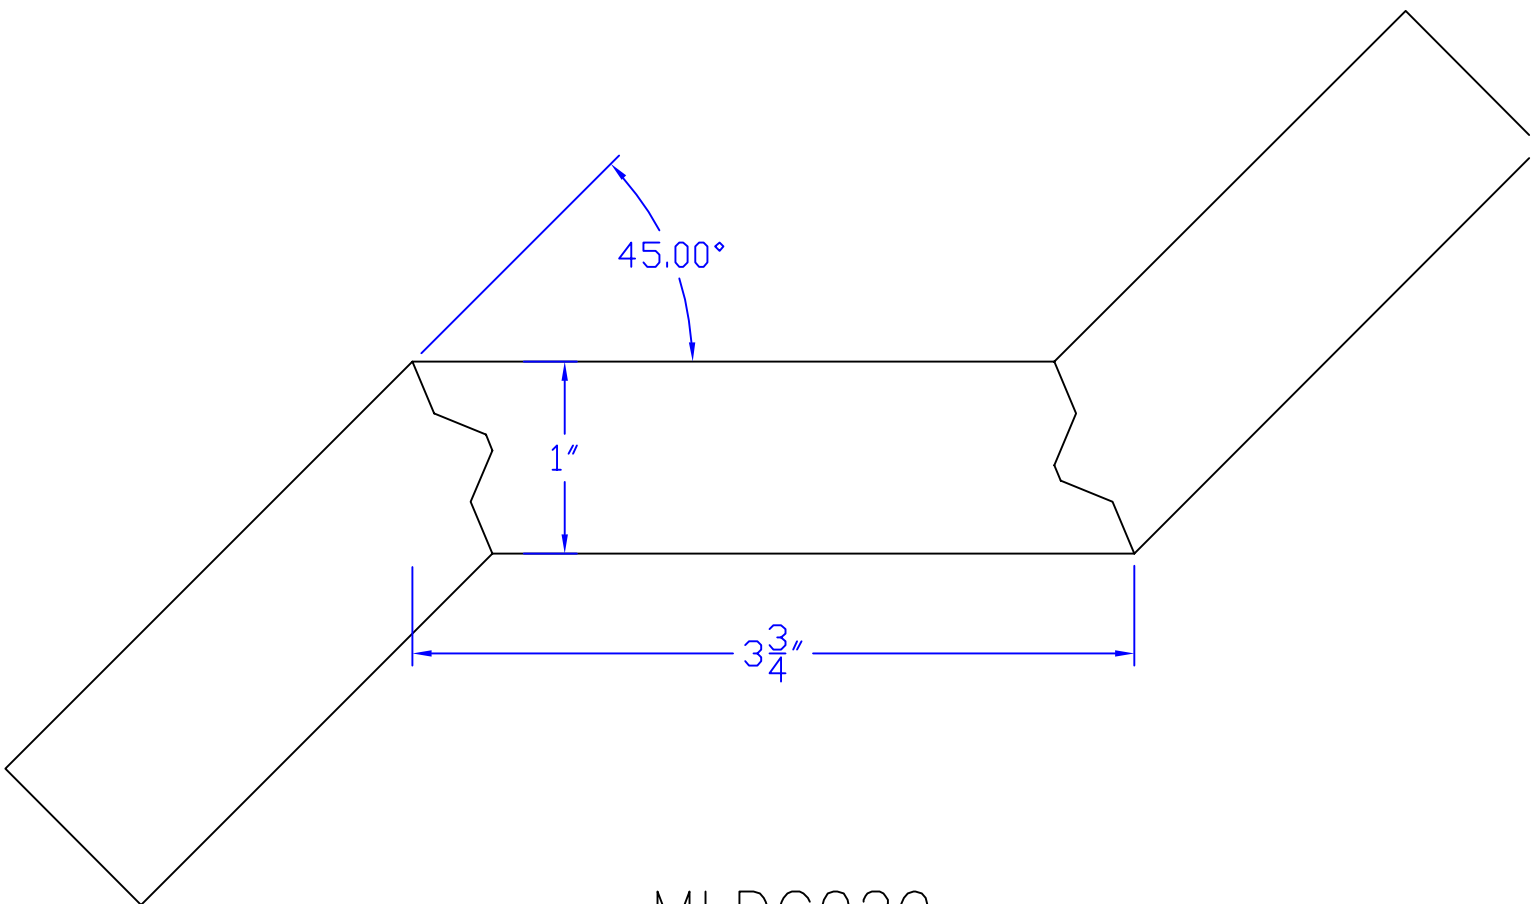

# Creative Woodworking N.W., Inc.

1036 S.E. Taylor \* Portland, Oregon 97214  
Phone:(503) 230-9265 \* Fax:(503) 232-9082  
www.Creativewoodworkingnw.com

MLDG029

1" x 3-3/4"

45 DEGREE LOCK MITRE