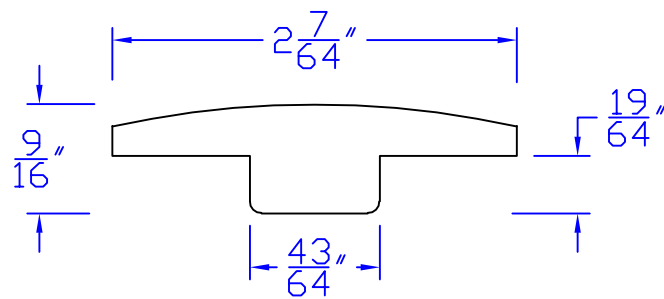

# Creative Woodworking N.W., Inc.

1036 S.E. Taylor \* Portland, Oregon 97214  
Phone:(503) 230-9265 \* Fax:(503) 232-9082  
www.Creativewoodworkingnw.com

MLDG030

$\frac{9}{16}$ " x  $2\frac{7}{64}$ "