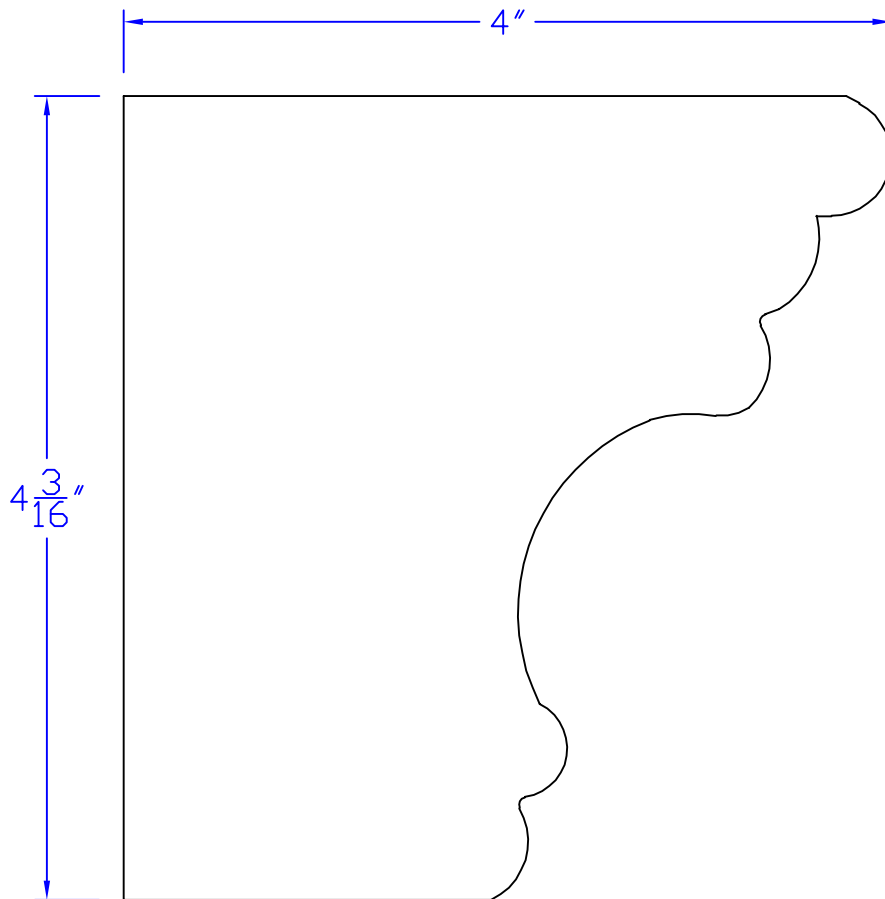

Creative Woodworking N.W., Inc.

1036 S.E. Taylor * Portland, Oregon 97214
Phone:(503) 230-9265 * Fax:(503) 232-9082
www.Creativewoodworkingnw.com

MLDG031

4-3/16" x 4"