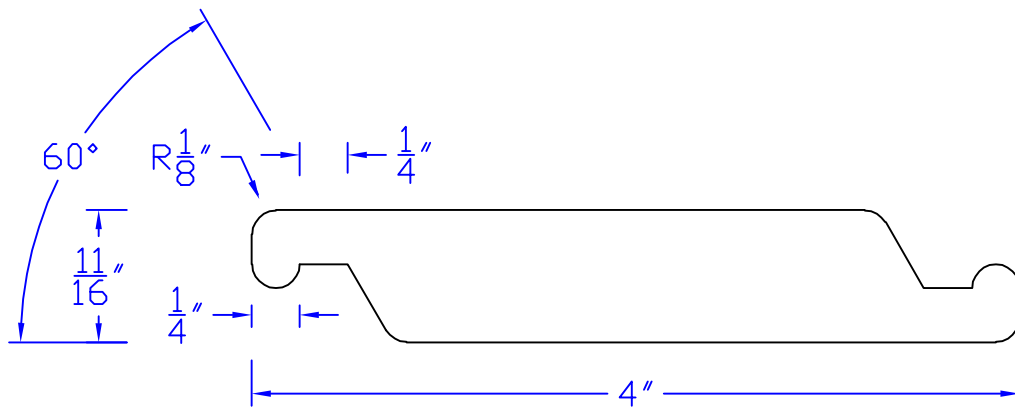

Creative Woodworking N.W., Inc.

1036 S.E. Taylor * Portland, Oregon 97214

Phone:(503) 230-9265 * Fax:(503) 232-9082

www.Creativewoodworkingnw.com

MLDG33

11/16" × 4"