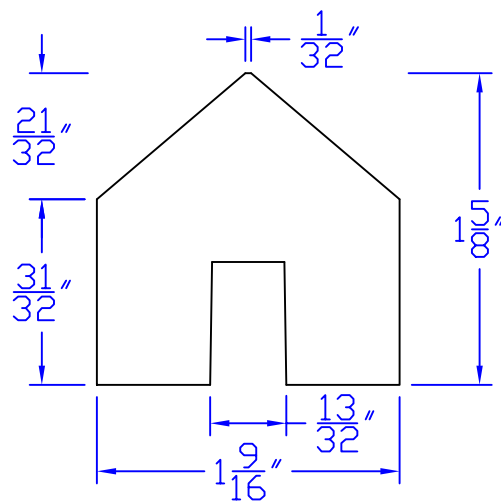

Creative Woodworking N.W., Inc.

1036 S.E. Taylor * Portland, Oregon 97214
Phone:(503) 230-9265 * Fax:(503) 232-9082
www.Creativewoodworkingnw.com

MLDG036

$1-5/8$ " x $1-9/16$ "