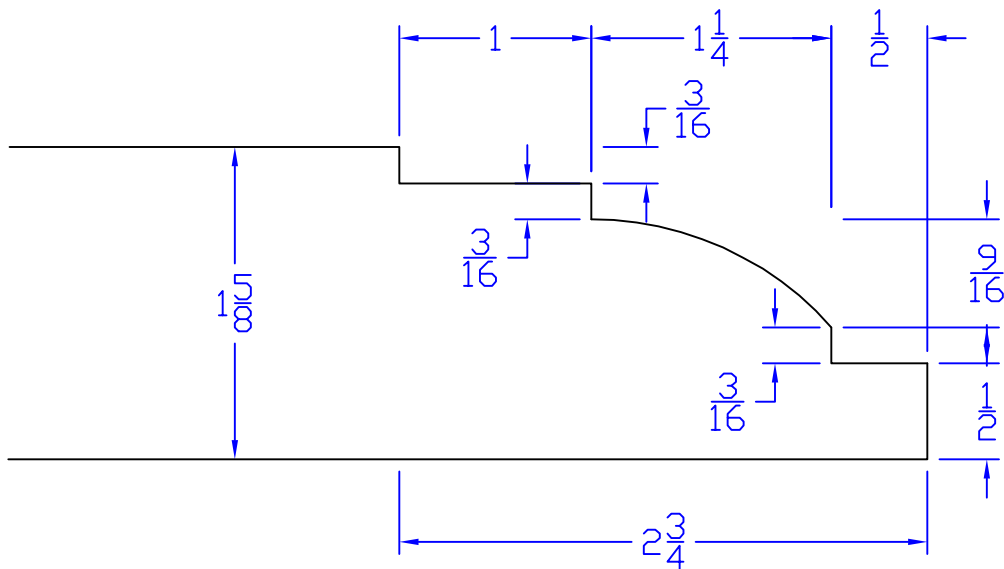

Creative Woodworking N.W., Inc.

1036 S.E. Taylor * Portland, Oregon 97214

Phone:(503) 230-9265 * Fax:(503) 232-9082

www.Creativewoodworkingnw.com

MLDG037

1-5/8" x 2-3/4"