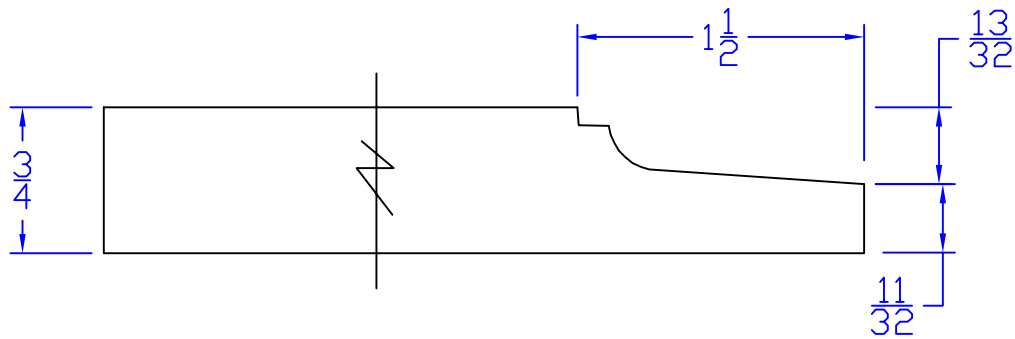

Creative Woodworking N.W., Inc.

1036 S.E. Taylor * Portland, Oregon 97214

Phone:(503) 230-9265 * Fax:(503) 232-9082

www.Creativewoodworkingnw.com

MLDG038

$\frac{3}{4}$ " x 4"