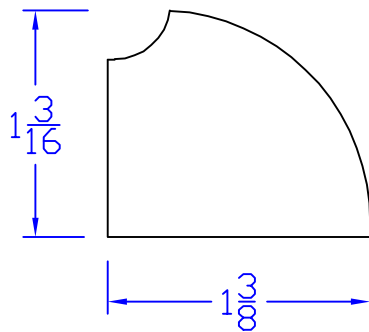

# Creative Woodworking N.W., Inc.

1036 S.E. Taylor \* Portland, Oregon 97214

Phone:(503) 230-9265 \* Fax:(503) 232-9082

www.Creativewoodworkingnw.com

MLDG039

$1\frac{3}{16}$ "  $\times$   $1\frac{3}{8}$ "