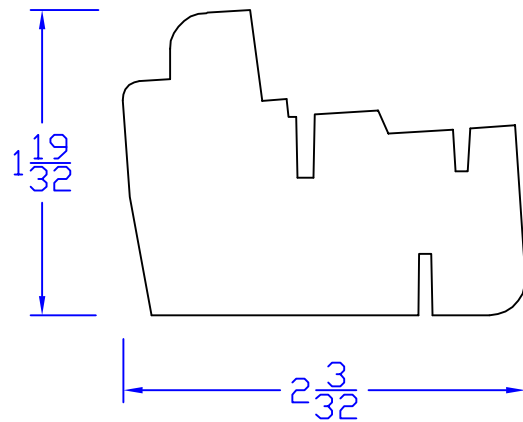

Creative Woodworking N.W., Inc.

1036 S.E. Taylor * Portland, Oregon 97214

Phone:(503) 230-9265 * Fax:(503) 232-9082

www.Creativewoodworkingnw.com

MLDG040

$1-19/32'' \times 2-3/32''$