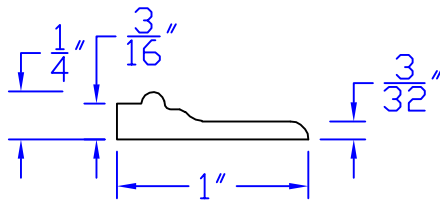

# Creative Woodworking N.W., Inc.

1036 S.E. Taylor \* Portland, Oregon 97214  
Phone:(503) 230-9265 \* Fax:(503) 232-9082  
www.Creativewoodworkingnw.com

MLDG042  
1/4" x 1"