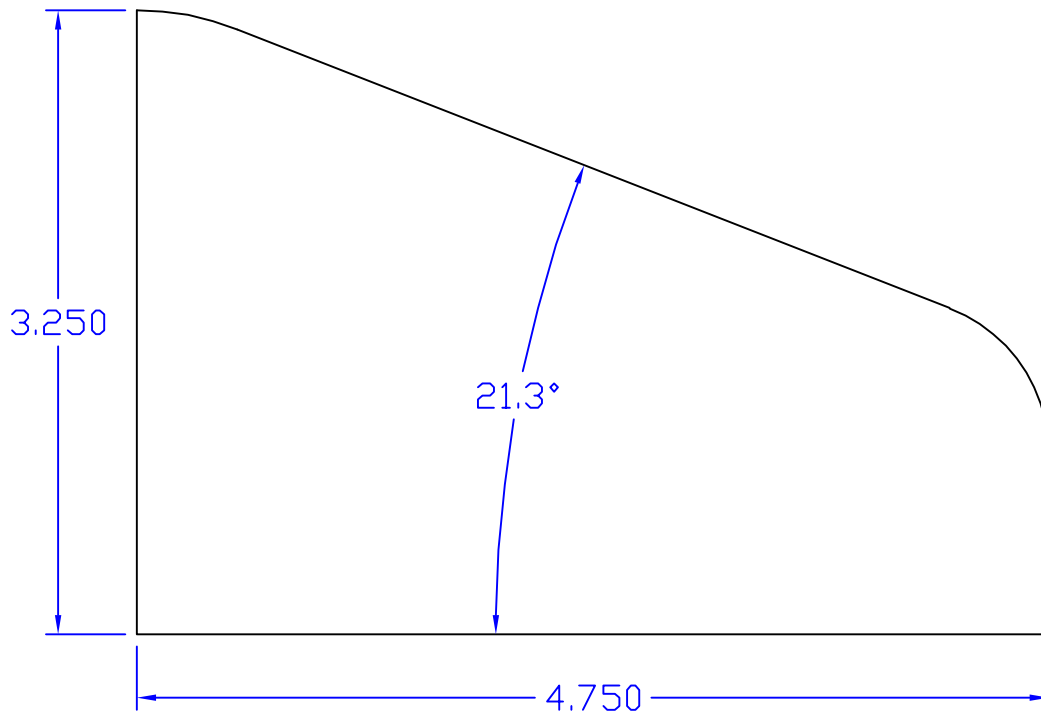

Creative Woodworking N.W., Inc.

1036 S.E. Taylor * Portland, Oregon 97214
Phone:(503) 230-9265 * Fax:(503) 232-9082
www.Creativewoodworkingnw.com

MLDG045
3-1/4" x 4-3/4"