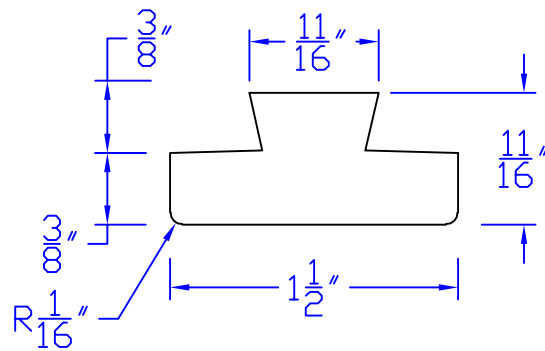

# Creative Woodworking N.W., Inc.

1036 S.E. Taylor \* Portland, Oregon 97214  
Phone:(503) 230-9265 \* Fax:(503) 232-9082  
www.Creativewoodworkingnw.com

MLDG046

$11/16$ " x  $1-1/2$ "