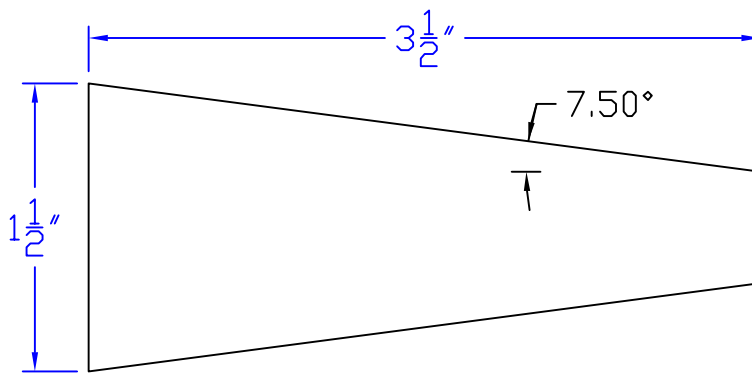

Creative Woodworking N.W., Inc.

1036 S.E. Taylor * Portland, Oregon 97214
Phone:(503) 230-9265 * Fax:(503) 232-9082
www.Creativewoodworkingnw.com

MLDGO47
 $1-1/2" \times 3-1/2"$