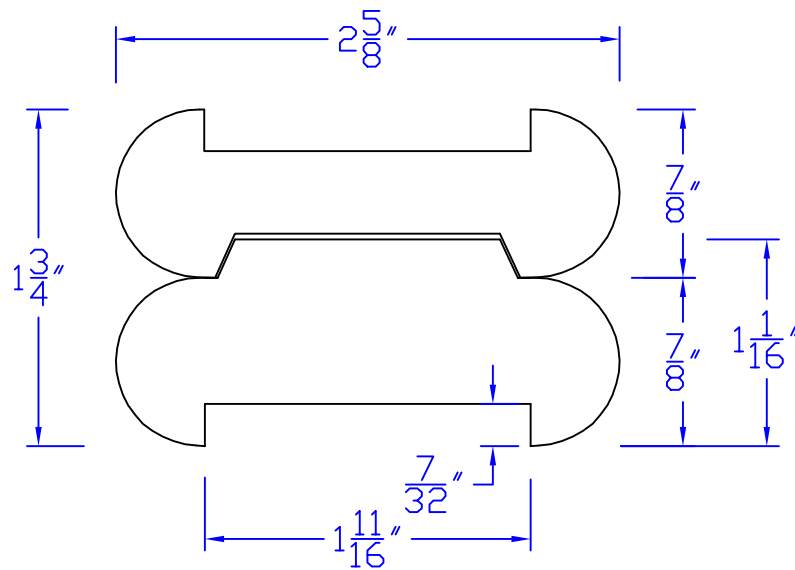

# Creative Woodworking N.W., Inc.

1036 S.E. Taylor \* Portland, Oregon 97214  
Phone:(503) 230-9265 \* Fax:(503) 232-9082  
www.Creativewoodworkingnw.com

MLDG050  
1-3/4" x 2-5/8"  
ASTRAGAL