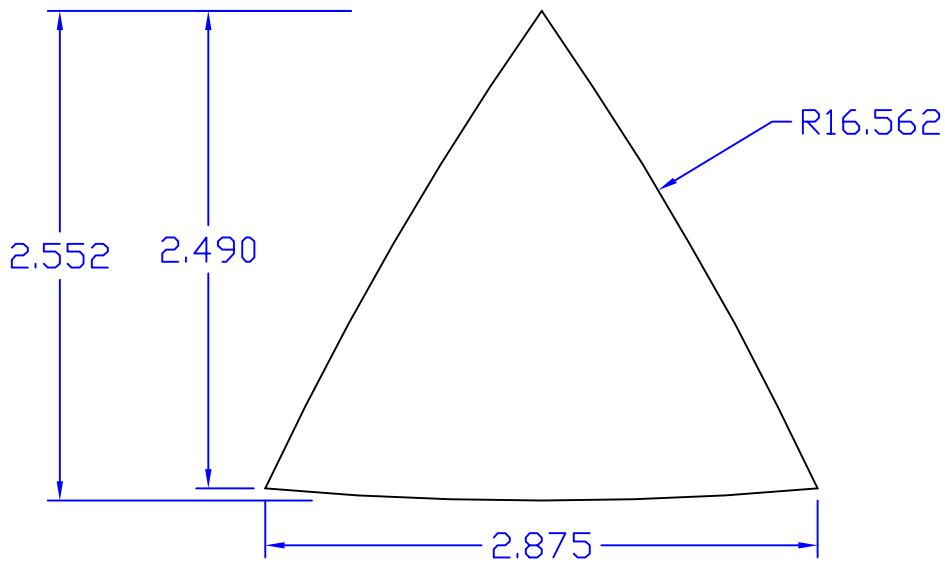

Creative Woodworking N.W., Inc.

1036 S.E. Taylor * Portland, Oregon 97214
Phone:(503) 230-9265 * Fax:(503) 232-9082
www.Creativewoodworkingnw.com

MLDG051
2-9/16" x 2-7/8"