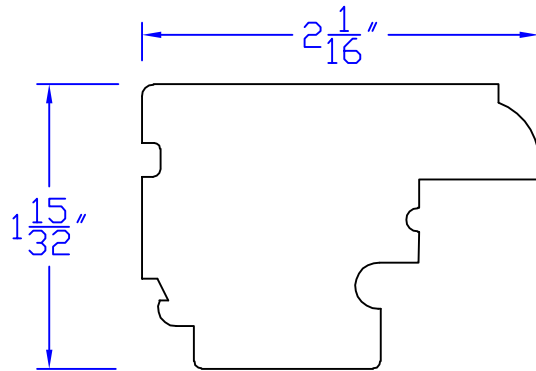

# Creative Woodworking N.W., Inc.

1036 S.E. Taylor \* Portland, Oregon 97214  
Phone:(503) 230-9265 \* Fax:(503) 232-9082  
www.Creativewoodworkingnw.com

MLDG052  
1-15/32" x 2-1/16"  
MARVIN WINDOW PARTS