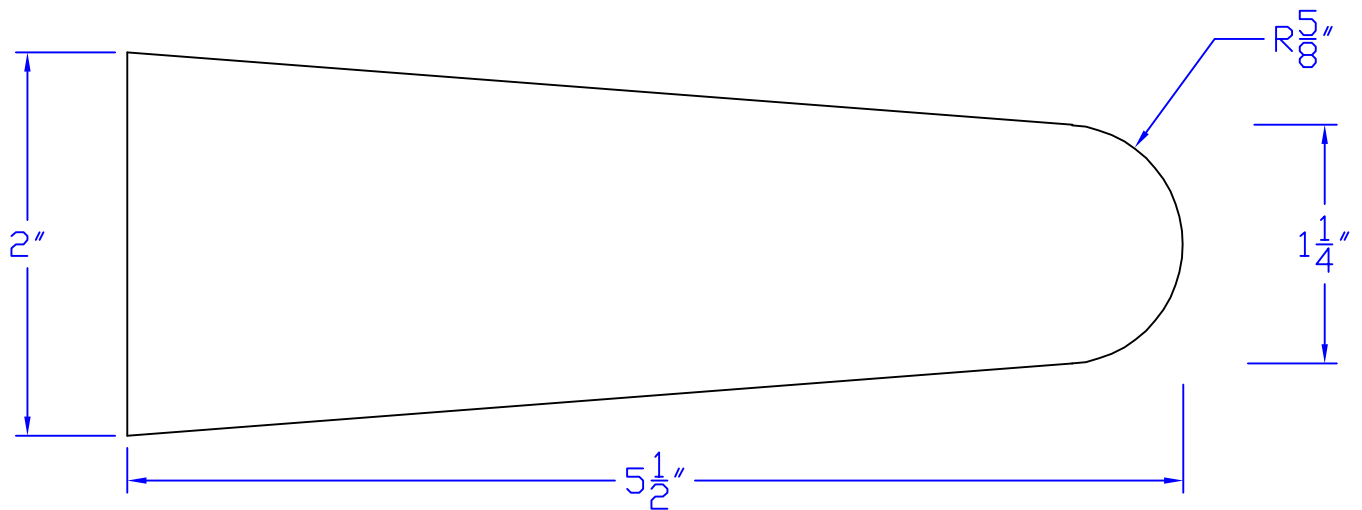

Creative Woodworking N.W., Inc.

1036 S.E. Taylor * Portland, Oregon 97214
Phone:(503) 230-9265 * Fax:(503) 232-9082
www.Creativewoodworkingnw.com

MLDG054
2" x 5-1/2"