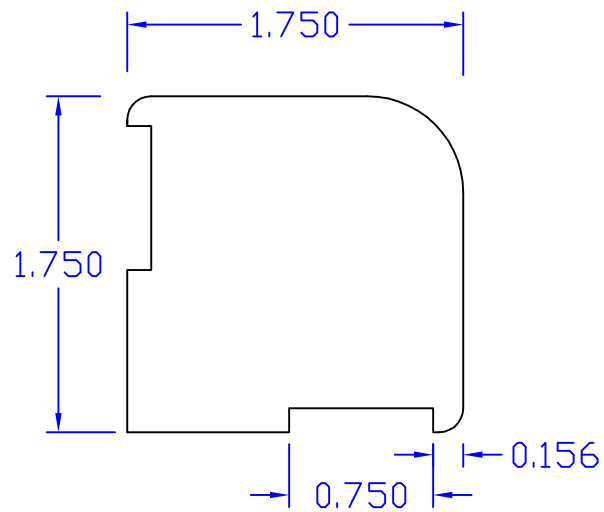

Creative Woodworking N.W., Inc.

1036 S.E. Taylor * Portland, Oregon 97214
Phone:(503) 230-9265 * Fax:(503) 232-9082
www.Creativewoodworkingnw.com

MLDG055
1-3/4" x 1-3/4"