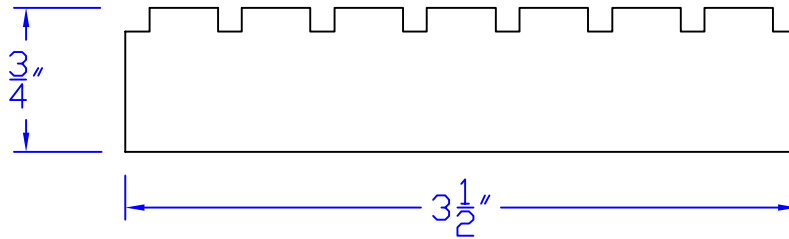

Creative Woodworking N.W., Inc.

1036 S.E. Taylor * Portland, Oregon 97214
Phone:(503) 230-9265 * Fax:(503) 232-9082
www.Creativewoodworkingnw.com

MLDG056
3/4" x 3-1/2"