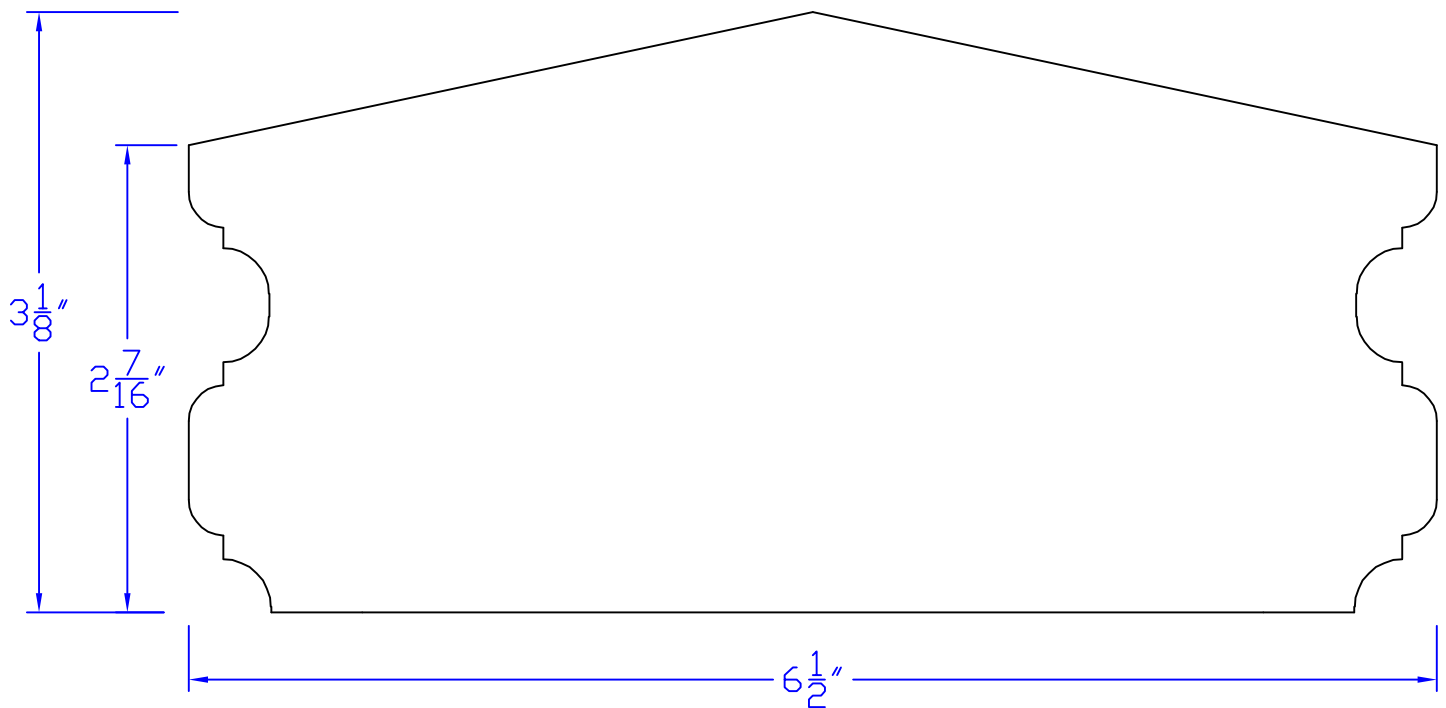

Creative Woodworking N.W., Inc.

1036 S.E. Taylor * Portland, Oregon 97214

Phone:(503) 230-9265 * Fax:(503) 232-9082

www.Creativewoodworkingnw.com

MLDG057

$3-1/8" \times 6-1/2"$