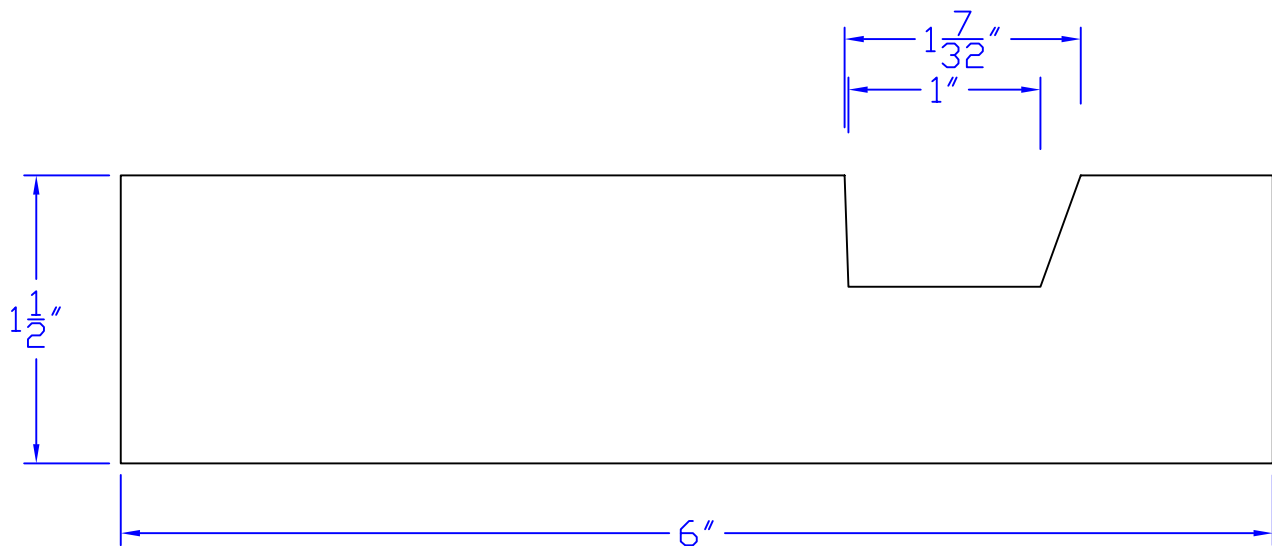

Creative Woodworking N.W., Inc.

1036 S.E. Taylor * Portland, Oregon 97214

Phone:(503) 230-9265 * Fax:(503) 232-9082

www.Creativewoodworkingnw.com

MLDG059

1-1/2" x 6"

SHAPER ONLY