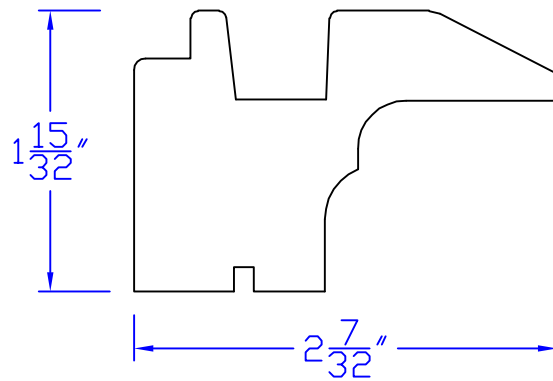

# Creative Woodworking N.W., Inc.

1036 S.E. Taylor \* Portland, Oregon 97214  
Phone:(503) 230-9265 \* Fax:(503) 232-9082  
www.Creativewoodworkingnw.com

MLDG063

$1 - 15/32$ " x  $2 - 7/32$ "