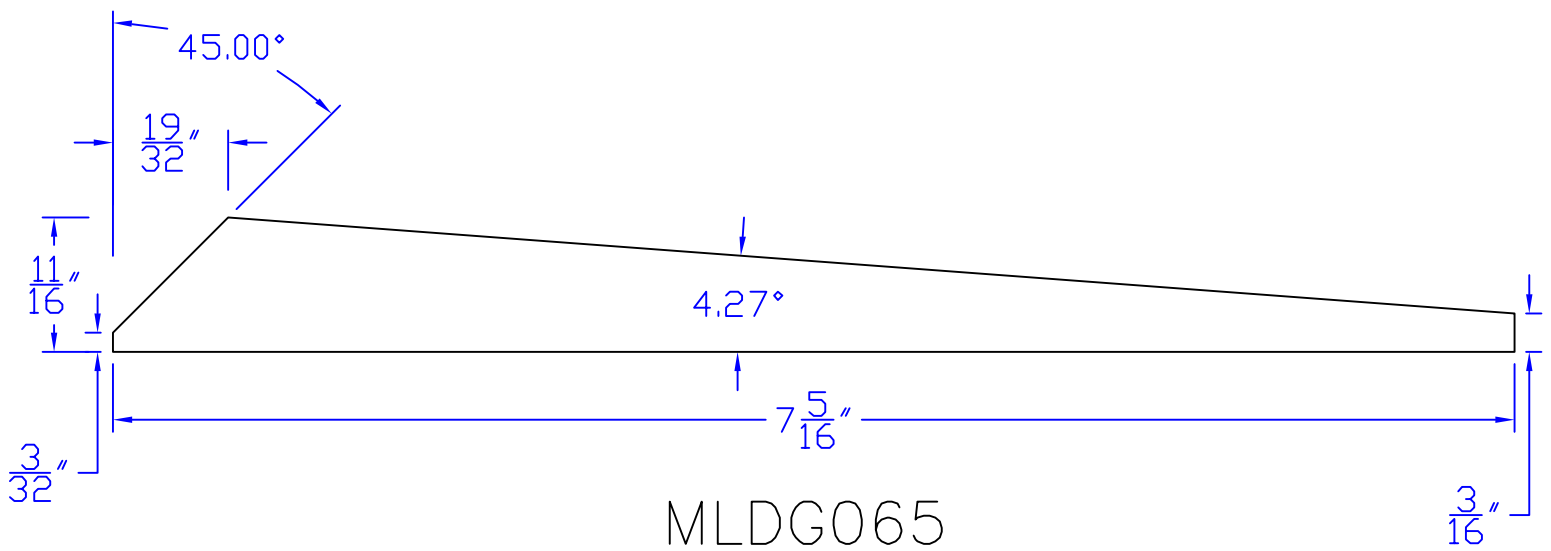

Creative Woodworking N.W., Inc.

1036 S.E. Taylor * Portland, Oregon 97214
Phone:(503) 230-9265 * Fax:(503) 232-9082
www.Creativewoodworkingnw.com

MLDG065
11/16" x 7-5/16"