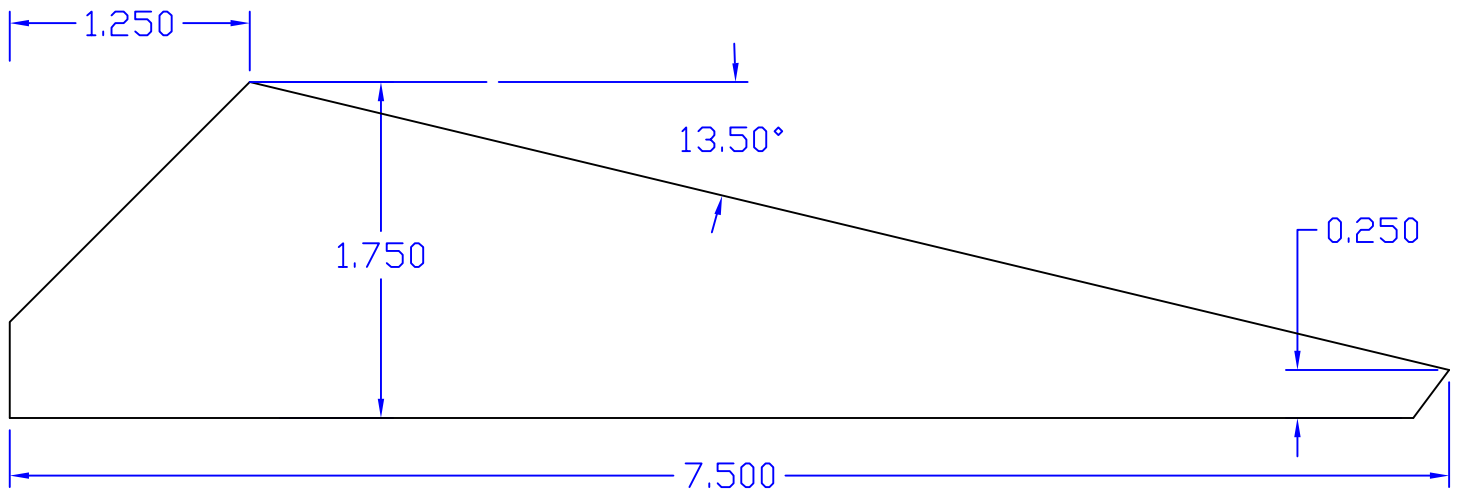

# Creative Woodworking N.W., Inc.

1036 S.E. Taylor \* Portland, Oregon 97214  
Phone:(503) 230-9265 \* Fax:(503) 232-9082  
www.Creativewoodworkingnw.com

MLDG065  
1-3/4" x 7-1/2"