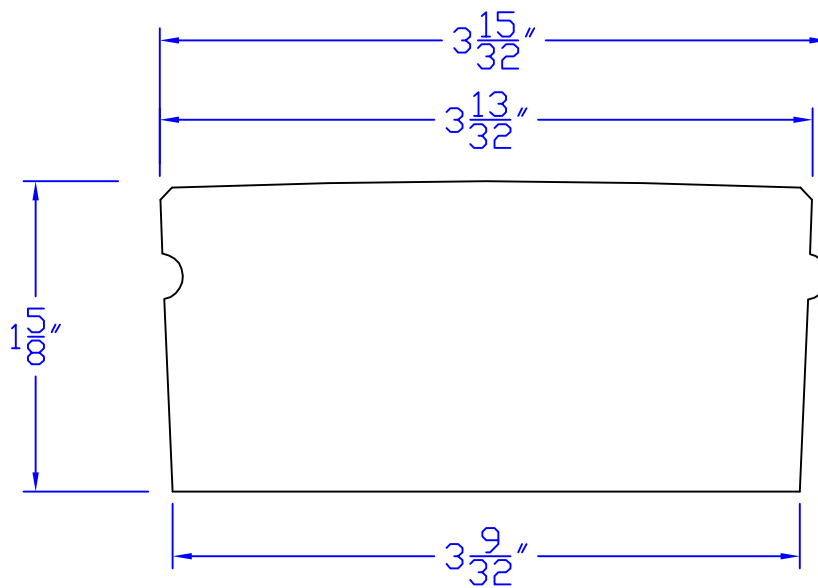

Creative Woodworking N.W., Inc.

1036 S.E. Taylor * Portland, Oregon 97214

Phone:(503) 230-9265 * Fax:(503) 232-9082

www.Creativewoodworkingnw.com

MLDG067

$1\frac{5}{8}$ " x $3\frac{15}{32}$ "