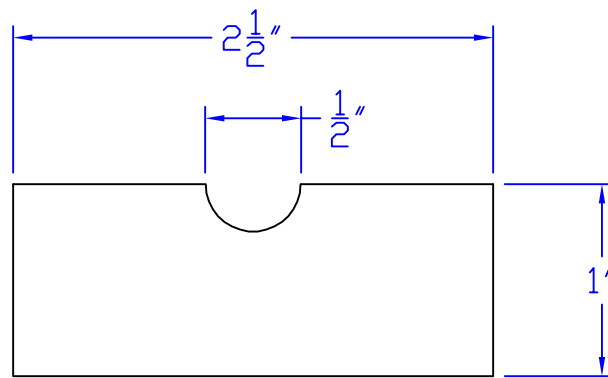

# Creative Woodworking N.W., Inc.

1036 S.E. Taylor \* Portland, Oregon 97214

Phone:(503) 230-9265 \* Fax:(503) 232-9082

www.Creativewoodworkingnw.com

MLDG068

1" x  $2-1/2$ "

$1/2$ " BEAD