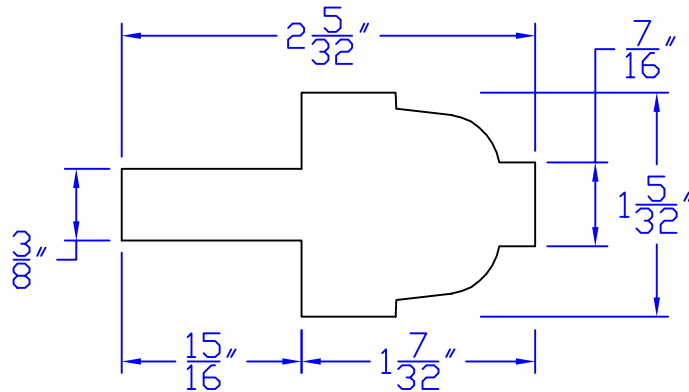

# Creative Woodworking N.W., Inc.

1036 S.E. Taylor \* Portland, Oregon 97214  
Phone:(503) 230-9265 \* Fax:(503) 232-9082  
www.Creativewoodworkingnw.com

MLDG069

1- $\frac{5}{32}$ " x 2- $\frac{5}{32}$ "