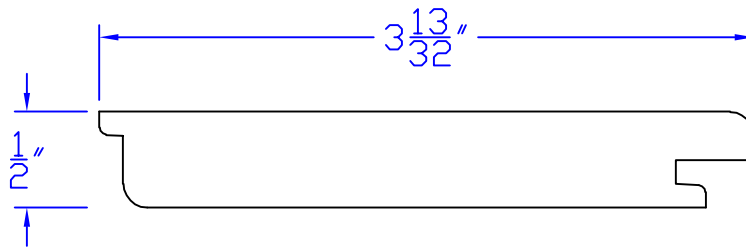

Creative Woodworking N.W., Inc.

1036 S.E. Taylor * Portland, Oregon 97214

Phone:(503) 230-9265 * Fax:(503) 232-9082

www.Creativewoodworkingnw.com

MLDG070

1/2" x 3-13/32"