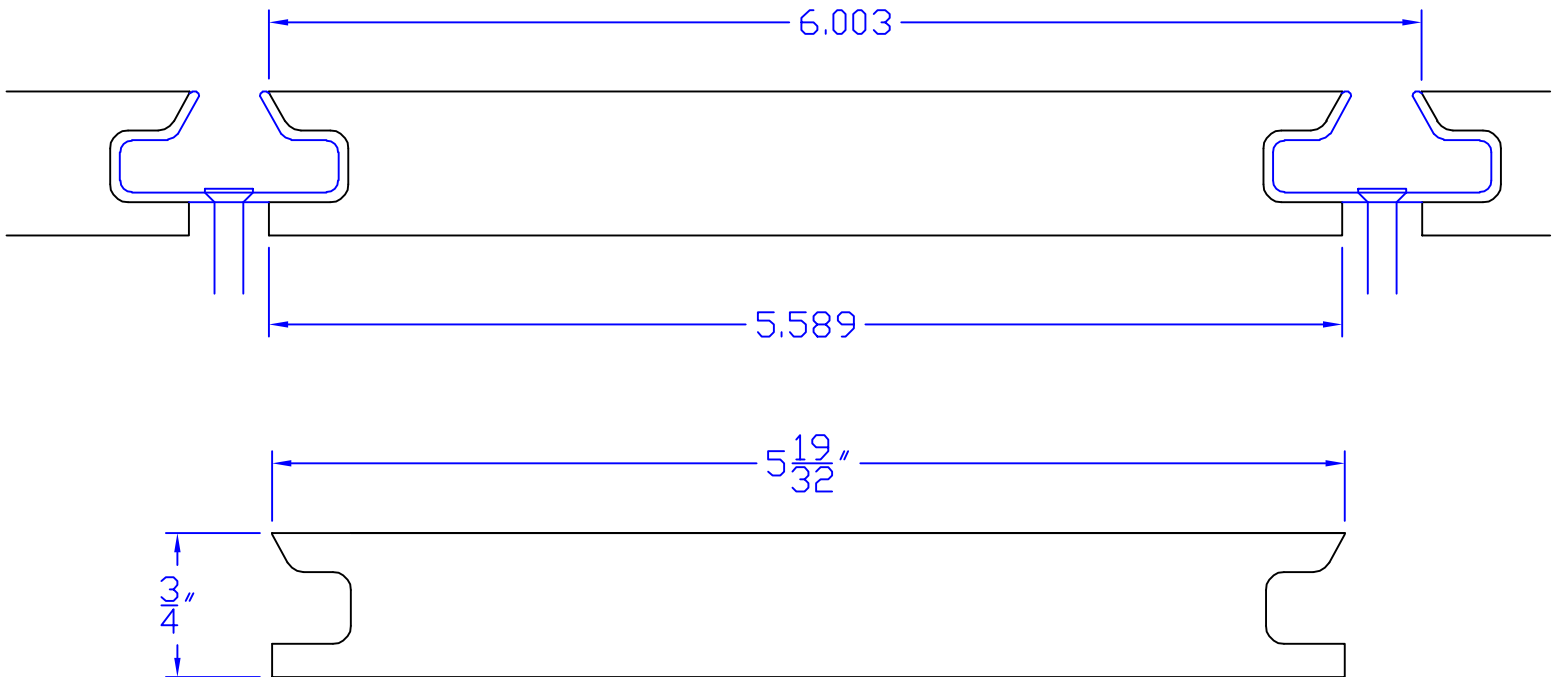

Creative Woodworking N.W., Inc.

1036 S.E. Taylor * Portland, Oregon 97214

Phone:(503) 230-9265 * Fax:(503) 232-9082

www.Creativewoodworkingnw.com

MLDG072

3/4" x 5-19/32"