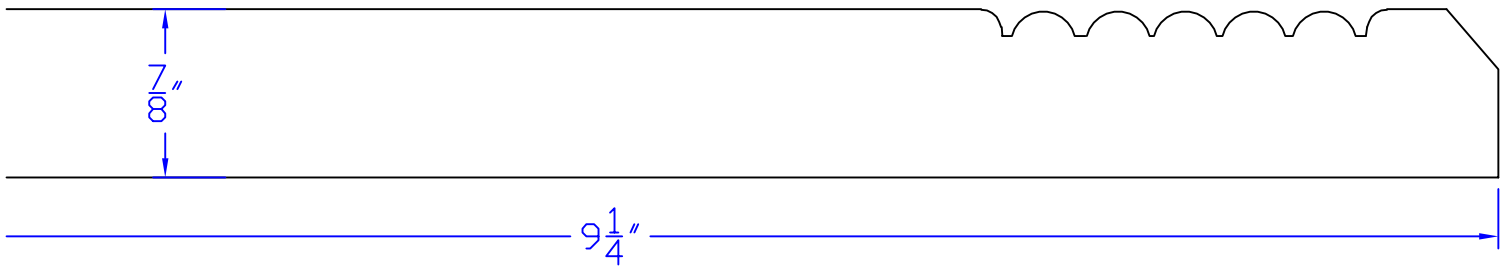

# Creative Woodworking N.W., Inc.

1036 S.E. Taylor \* Portland, Oregon 97214

Phone:(503) 230-9265 \* Fax:(503) 232-9082

www.Creativewoodworkingnw.com

MLDG074

7/8" x 9-1/4"