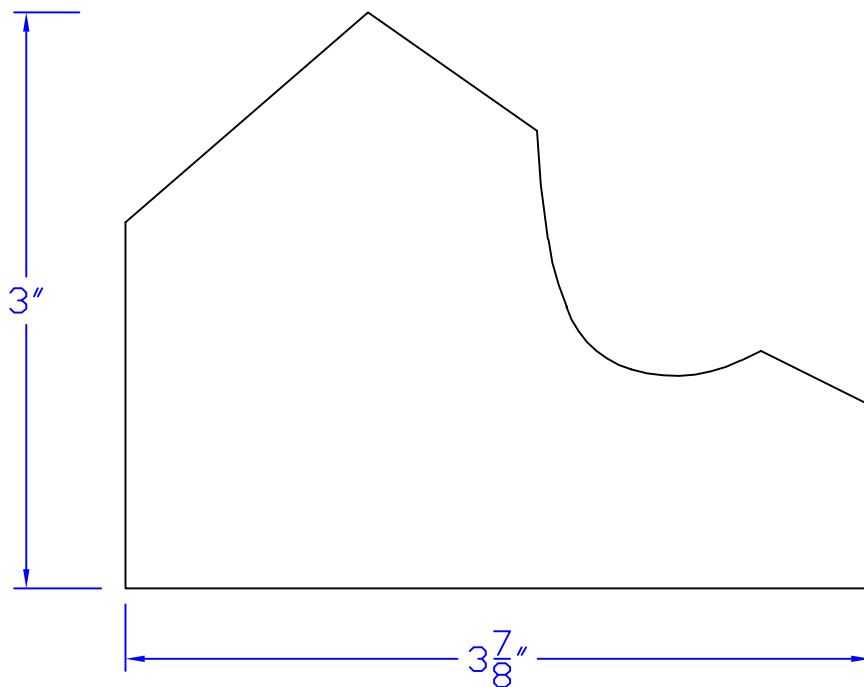

# Creative Woodworking N.W., Inc.

1036 S.E. Taylor \* Portland, Oregon 97214

Phone:(503) 230-9265 \* Fax:(503) 232-9082

www.Creativewoodworkingnw.com

MLDG076  
3" x 3-7/8"